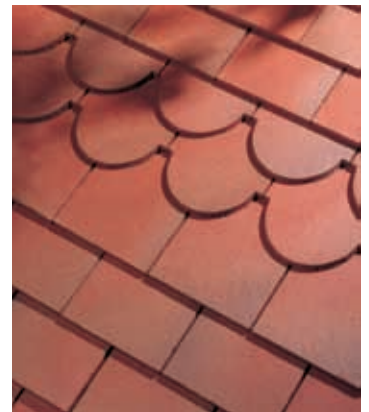

# Country Brown

## Smoothfaced/Sandfaced

Natural multi-coloured red and brown tiles produced without any artificial stains or pigments. A softer lighter colour, which is popular in the south of the country.

### **Above Left: Banner Homes Development**

With Country Brown Sandfaced tiles used both on the roof and the vertical elevation. The natural red and brown colours of Country Brown produce a most attractive roof.

### **Right: Re-roofing Contract – Boormans Oasts, Hadlow, Kent.**

The natural red and brown colours of Country Brown provide not only an attractive roof, but major cost saving over handmade tiles. This demonstrates that it is not necessary to incur the expense of handmade tiles to enjoy the best aesthetics.